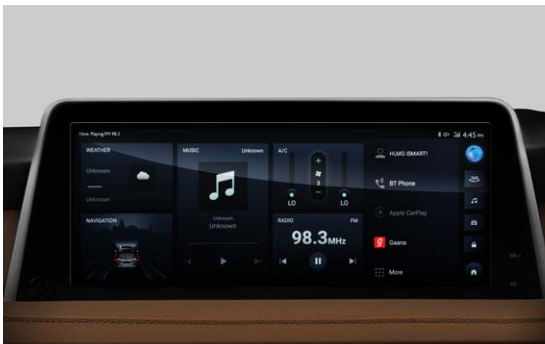

MG genuine steering wheel cover increases the grip & control over the steering wheel and compliments the luxurious cabin of The Advanced Gloster.

SCREEN GUARD

Protect your 31.2 cm HD touchscreen from unwanted damages and scratches.